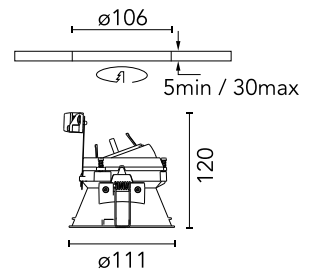

FLOS

05.7035.GL Gold

Easy Kap Ø 105 Adjustable

Designed by FLOS Architectural, 2019

Recessed 12V lamp luminaire. Remote transformer not included. Installation frame not necessary.

Are you a professional and your project needs consulting and support?

[BOOK AN APPOINTMENT](#)

Main specifications

Mounting	Ceiling recessed
Environments	Indoor dry location
Light Source Type	Bulb
Lamp category	LED
Lamp type	QR-CBC 51
Lamp holders	GX5.3
Ilcos	No

Physical

Colour	Gold
Trim	Yes
Orientation	Adjustable
Rotation (°)	360
Longitudinal tilting (°)	20
Transversal tilting (°)	20
Recessed depth (mm)	125
Spot diameter (mm)	111
Net weight (kg)	0.45
Package height (mm)	190
Package width (mm)	175
Package length (mm)	220
IP internal	54
IP external	54