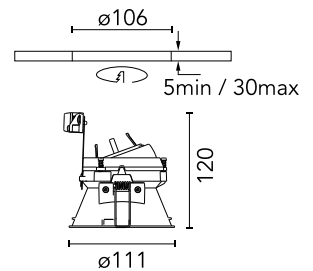

FLOS

05.7035.74 Black

Easy Kap Ø 105 Adjustable

Designed by FLOS Architectural, 2019

Recessed 12V lamp luminaire. Remote transformer not included. Installation frame not necessary.

Are you a professional and your project needs consulting and support?

[BOOK AN APPOINTMENT](#)

Main specifications

Mounting	Ceiling recessed
Environments	Indoor dry location
Light Source Type	Bulb
Lamp category	LED
Lamp type	QR-CBC 51
Lamp holders	GX5.3
Ilcos	No

Physical

Colour	Black
Trim	Yes
Orientation	Adjustable
Rotation (°)	360
Longitudinal tilting (°)	20
Transversal tilting (°)	20
Recessed depth (mm)	125
Spot diameter (mm)	111
Net weight (kg)	0.45
Package height (mm)	190
Package width (mm)	175
Package length (mm)	220
IP internal	54
IP external	54