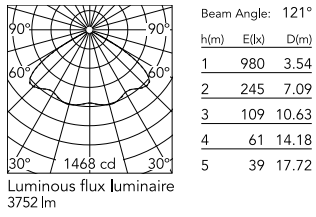

Physical

Colour	Anthracite
Orientation	Fixed
Net weight (kg)	13.08
Package height (mm)	605
Package width (mm)	175
Package length (mm)	150
Package volume (m3)	0.02
IP internal	65

Download

[Mounting instructions](#) ZIP

Photometric Files

[LDT / IES](#) ZIP

Technical Drawings

[2D](#) ZIP

[3D](#) ZIP

Schematic light drawing

Photometric

Beam angle C0-180 (°) 120