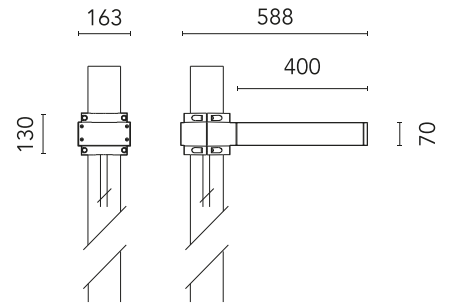

FLOS

FA53903833-300 Anthracite

Dooku 400 Single Top Pole Ø76 mm Symmetric Optic Dimmable Dali NEW

Designed by FLOS Outdoor

LED source included. Integrated power supply 220-240V ON/OFF and dimmable 1-10V or DALI. Fixing bracket included. Equipped with a 400mm protruding neoprene cable section and IP68 connectors. Single socket for 76mm diameter post. The post must be ordered separately. Smart-City version available upon request.

Are you a professional and your project needs consulting and support?

[BOOK AN APPOINTMENT](#)

Main specifications

EAN	8054793801902
Mounting	Pole Top
Power (W)	67
Source flux (lm)	18252
Lumen Output (lm)	15010

Physical

Colour	Anthracite
Orientation	Fixed
Net weight (kg)	13.08
Package height (mm)	605
Package width (mm)	175
Package length (mm)	150
Package volume (m3)	0.02
IP internal	65

Download

[Mounting instructions](#) ZIP

Photometric Files

[LDT / IES](#) ZIP

Technical Drawings

[2D](#) ZIP

[3D](#) ZIP

Schematic light drawing

Photometric

Beam angle C0-180 (°) 120