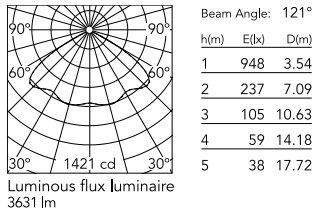

### Physical

Colour	Grey
Orientation	Fixed
Net weight (kg)	13.08
Package height (mm)	605
Package width (mm)	175
Package length (mm)	150
Package volume (m3)	0.02
IP internal	65

### Photometric Files

[LDT / IES](#) ZIP

### Technical Drawings

[2D](#) ZIP

[3D](#) ZIP

## Schematic light drawing