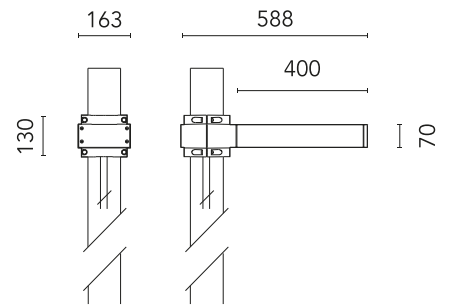

## Dooku 400 Single Top Pole Ø76 mm Symmetric Optic Dimmable 1-10V NEW

Designed by FLOS Outdoor

LED source included. Integrated power supply 220-240V ON/OFF and dimmable 1-10V or DALI. Fixing bracket included. Equipped with a 400mm protruding neoprene cable section and IP68 connectors. Single socket for 76mm diameter post. The post must be ordered separately. Smart-City version available upon request.

### Main specifications

EAN	8054793802008
Mounting	Pole Top
Power (W)	67
Source flux (lm)	18252
Lumen Output (lm)	15010

### Physical

Colour	Grey
Orientation	Fixed
Net weight (kg)	13.08
Package height (mm)	605
Package width (mm)	175
Package length (mm)	150
Package volume (m3)	0.02
IP internal	65