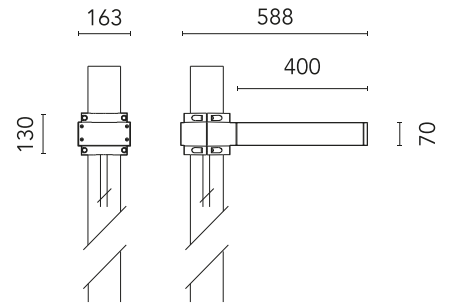

FLOS

FA53903833-310 Anthracite

Dooku 400 Single Top Pole Ø76 mm Symmetric Optic Dimmable 1-10V NEW

Designed by FLOS Outdoor

LED source included. Integrated power supply 220-240V ON/OFF and dimmable 1-10V or DALI. Fixing bracket included. Equipped with a 400mm protruding neoprene cable section and IP68 connectors. Single socket for 76mm diameter post. The post must be ordered separately. Smart-City version available upon request.

Are you a professional and your project needs consulting and support?

[BOOK AN APPOINTMENT](#)

Main specifications

EAN	8054793801919
Mounting	Pole Top
Power (W)	67
Source flux (lm)	18252
Lumen Output (lm)	15010

Physical

Colour	Anthracite
Orientation	Fixed
Net weight (kg)	13.08
Package height (mm)	605
Package width (mm)	175
Package length (mm)	150
Package volume (m3)	0.02
IP internal	65

Download

[Mounting instructions](#) ZIP

Photometric Files

[LDT / IES](#) ZIP

Technical Drawings

[2D](#) ZIP

[3D](#) ZIP

Schematic light drawing

Photometric

Beam angle C0-180 (°) 120