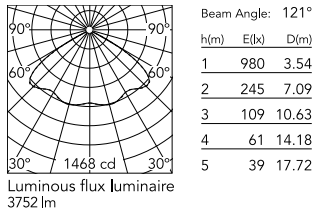

Physical

Colour	Anthracite
Orientation	Fixed
Net weight (kg)	13.08
Package height (mm)	605
Package width (mm)	175
Package length (mm)	150
Package volume (m3)	0.02
IP internal	65

Download

[Mounting instructions](#) ZIP

Photometric Files

[LDT / IES](#) ZIP

Technical Drawings

[2D](#) ZIP

[3D](#) ZIP

Schematic light drawing

Photometric

Beam angle C0-180 (°) 120