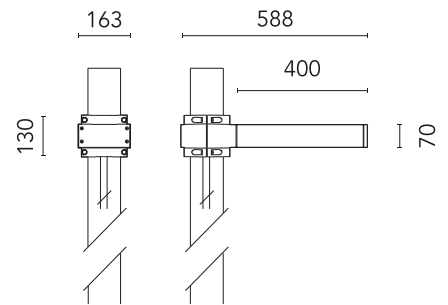

FLOS

FA53903806-310 Grey

Dooku 400 Single Top Pole Ø76 mm Symmetric Optic Dimmable 1-10V NEW

Designed by FLOS Outdoor

LED source included. Integrated power supply 220-240V ON/OFF and dimmable 1-10V or DALI. Fixing bracket included. Equipped with a 400mm protruding neoprene cable section and IP68 connectors. Single socket for 76mm diameter post. The post must be ordered separately. Smart-City version available upon request.

Are you a professional and your project needs consulting and support?

[BOOK AN APPOINTMENT](#)

Main specifications

EAN	8054793801896
Mounting	Pole Top
Power (W)	67
Source flux (lm)	18252
Lumen Output (lm)	15010

Physical

Colour	Grey
Orientation	Fixed
Net weight (kg)	13.08
Package height (mm)	605
Package width (mm)	175
Package length (mm)	150
Package volume (m3)	0.02
IP internal	65

Download

[Mounting instructions](#) ZIP

Photometric Files

[LDT / IES](#) ZIP

Technical Drawings

[2D](#) ZIP

[3D](#) ZIP

Schematic light drawing

Photometric

Beam angle C0-180 (°) 120