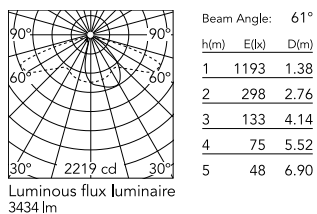

Physical

Colour	Anthracite
Orientation	Fixed
Net weight (kg)	13.09
Package height (mm)	605
Package width (mm)	175
Package length (mm)	150
Package volume (m3)	0.02
IP internal	65

Download

[Mounting instructions](#)  ZIP

Photometric Files

[LDT / IES](#)  ZIP

Technical Drawings

[2D](#)  ZIP

[3D](#)  ZIP

Schematic light drawing

Photometric

Extreme cut off No