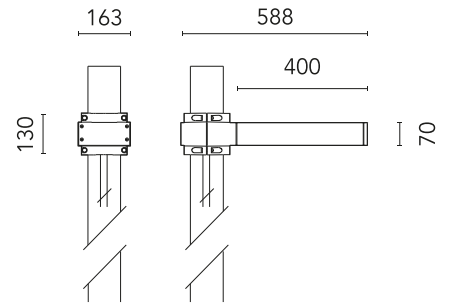

FLOS

FA53904133-300 Anthracite

Dooku 400 Single Top Pole Ø76 mm Street Optic Dimmable Dali NEW

Designed by FLOS Outdoor

LED source included. Integrated power supply 220-240V ON/OFF and dimmable 1-10V or DALI. Fixing bracket included. Equipped with a 400mm protruding neoprene cable section and IP68 connectors. Single socket for 76mm diameter post. The post must be ordered separately. Smart-City version available upon request.

Are you a professional and your project needs consulting and support?

[BOOK AN APPOINTMENT](#)

Main specifications

EAN	8054793802169
Mounting	Pole Top
Power (W)	67
Source flux (lm)	18252
Lumen Output (lm)	15010

Physical

Colour	Anthracite
Orientation	Fixed
Net weight (kg)	13.09
Package height (mm)	605
Package width (mm)	175
Package length (mm)	150
Package volume (m3)	0.02
IP internal	65

Download

[Mounting instructions](#)  ZIP

Photometric Files

[LDT / IES](#)  ZIP

Technical Drawings

[2D](#)  ZIP

[3D](#)  ZIP

Schematic light drawing

Photometric

Extreme cut off No