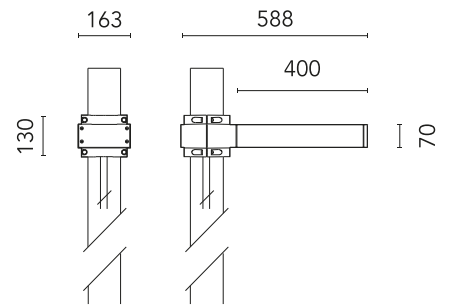

FLOS

FA53904106-300 Grey

Dooku 400 Single Top Pole Ø76 mm Street Optic Dimmable Dali NEW

Designed by FLOS Outdoor

LED source included. Integrated power supply 220-240V ON/OFF and dimmable 1-10V or DALI. Fixing bracket included. Equipped with a 400mm protruding neoprene cable section and IP68 connectors. Single socket for 76mm diameter post. The post must be ordered separately. Smart-City version available upon request.

Are you a professional and your project needs consulting and support?

[BOOK AN APPOINTMENT](#)

Main specifications

EAN	8054793802145
Mounting	Pole Top
Power (W)	67
Source flux (lm)	18252
Lumen Output (lm)	15010

Physical

Colour	Grey
Orientation	Fixed
Net weight (kg)	13.08
Package height (mm)	605
Package width (mm)	175
Package length (mm)	150
Package volume (m3)	0.02
IP internal	65

Download

[Mounting instructions](#)  ZIP

Photometric Files

[LDT / IES](#)  ZIP

Technical Drawings

[2D](#)  ZIP

[3D](#)  ZIP

Schematic light drawing

Beam Angle: 61°

h(m)	E(lx)	D(m)
1	1193	1.38
2	298	2.76
3	133	4.14
4	75	5.52
5	48	6.90