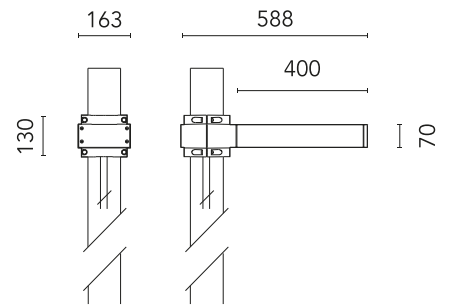

## Dooku 400 Single Top Pole Ø76 mm Street Optic Dimmable 1-10V NEW

Designed by FLOS Outdoor

LED source included. Integrated power supply 220-240V ON/OFF and dimmable 1-10V or DALI. Fixing bracket included. Equipped with a 400mm protruding neoprene cable section and IP68 connectors. Single socket for 76mm diameter post. The post must be ordered separately. Smart-City version available upon request.

### Main specifications

EAN	8054793803739
Mounting	Pole Top
Power (W)	67
Source flux (lm)	18252
Lumen Output (lm)	15010

### Physical

Colour	Anthracite
Orientation	Fixed
Net weight (kg)	13.08
Package height (mm)	605
Package width (mm)	175
Package length (mm)	150
Package volume (m3)	0.02
IP internal	65