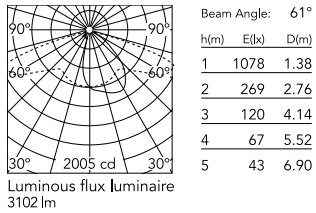

Schematic light drawing

Photometric

Extreme cut off No

Electrical

Power supply type Dimmable 0-10V

Emergency No

Notes

Please check with your referent person in our Front Office if a code modification is needed to meet the required certification compliance

---