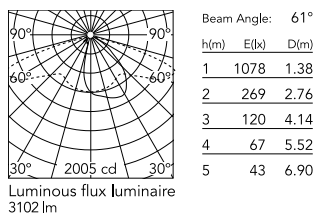

Schematic light drawing

Photometric

Extreme cut off No

Electrical

Power supply type Dimmable 0-10V

Emergency No

Notes

Please check with your referent person in our Front Office if a code modification is needed to meet the required certification compliance

---