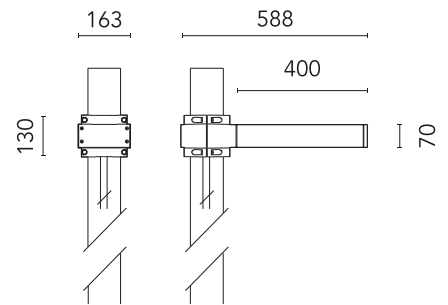

## Dooku 400 Single Top Pole Ø76 mm Street Optic Dimmable 1-10V NEW

Designed by FLOS Outdoor

LED source included. Integrated power supply 220-240V ON/OFF and dimmable 1-10V or DALI. Fixing bracket included. Equipped with a 400mm protruding neoprene cable section and IP68 connectors. Single socket for 76mm diameter post. The post must be ordered separately. Smart-City version available upon request.

### Main specifications

EAN	8054793803722
Mounting	Pole Top
Power (W)	67
Source flux (lm)	18252
Lumen Output (lm)	15010

### Physical

Colour	Grey
Orientation	Fixed
Net weight (kg)	13.08
Package height (mm)	605
Package width (mm)	175
Package length (mm)	150
Package volume (m3)	0.02
IP internal	65