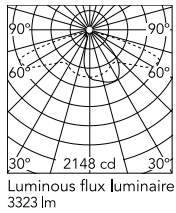

Schematic light drawing

Photometric

Extreme cut off No

Electrical

Power supply type Dimmable 0-10V

Emergency No

Notes

Please check with your referent person in our Front Office if a code modification is needed to meet the required certification compliance

---