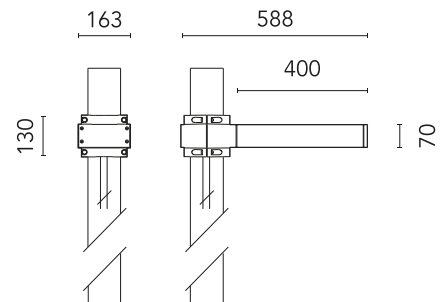

## Dooku 400 Single Top Pole Ø76 mm Street Optic Dimmable 1-10V NEW

Designed by FLOS Outdoor

LED source included. Integrated power supply 220-240V ON/OFF and dimmable 1-10V or DALI. Fixing bracket included. Equipped with a 400mm protruding neoprene cable section and IP68 connectors. Single socket for 76mm diameter post. The post must be ordered separately. Smart-City version available upon request.

### Main specifications

EAN	8054793802251
Mounting	Pole Top
Power (W)	67
Source flux (lm)	18252
Lumen Output (lm)	15010

### Physical

Colour	Anthracite
Orientation	Fixed
Net weight (kg)	13.08
Package height (mm)	605
Package width (mm)	175
Package length (mm)	150
Package volume (m3)	0.02
IP internal	65