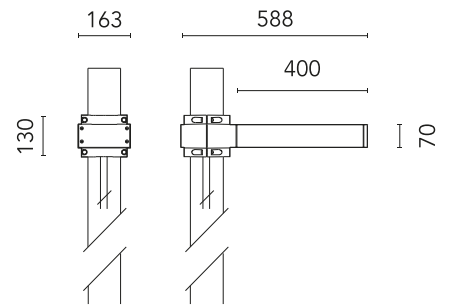

FLOS

FA53904206-310 Grey

Dooku 400 Single Top Pole Ø76 mm Street Optic Dimmable 1-10V NEW

Designed by FLOS Outdoor

LED source included. Integrated power supply 220-240V ON/OFF and dimmable 1-10V or DALI. Fixing bracket included. Equipped with a 400mm protruding neoprene cable section and IP68 connectors. Single socket for 76mm diameter post. The post must be ordered separately. Smart-City version available upon request.

Are you a professional and your project needs consulting and support?

[BOOK AN APPOINTMENT](#)

Main specifications

EAN	8054793802244
Mounting	Pole Top
Power (W)	67
Source flux (lm)	18252
Lumen Output (lm)	15010

Physical

Colour	Grey
Orientation	Fixed
Net weight (kg)	13.08
Package height (mm)	605
Package width (mm)	175
Package length (mm)	150
Package volume (m3)	0.02
IP internal	65

Download

[Mounting instructions](#)  ZIP