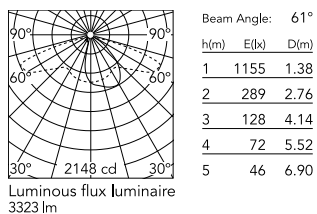

Physical

Colour	Grey
Orientation	Fixed
Net weight (kg)	13.08
Package height (mm)	605
Package width (mm)	175
Package length (mm)	150
Package volume (m3)	0.02
IP internal	65

Download

[Mounting instructions](#)  ZIP

Photometric Files

[LDT / IES](#)  ZIP

Technical Drawings

[2D](#)  ZIP

[3D](#)  ZIP

Schematic light drawing

Photometric

Extreme cut off No