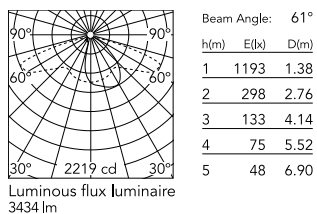

Physical

Colour	Anthracite
Orientation	Fixed
Net weight (kg)	13.08
Package height (mm)	605
Package width (mm)	175
Package length (mm)	150
Package volume (m3)	0.02
IP internal	65

Download

[Mounting instructions](#)  ZIP

Photometric Files

[LDT / IES](#)  ZIP

Technical Drawings

[2D](#)  ZIP

[3D](#)  ZIP

Schematic light drawing

Photometric

Extreme cut off No