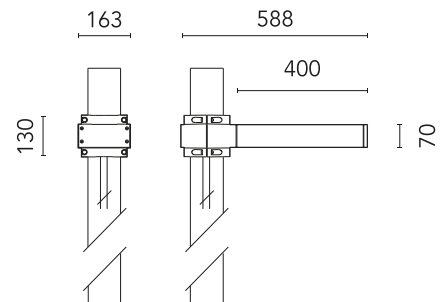

FLOS

FA53904133-310 Anthracite

Dooku 400 Single Top Pole Ø76 mm Street Optic Dimmable 1-10V NEW

Designed by FLOS Outdoor

LED source included. Integrated power supply 220-240V ON/OFF and dimmable 1-10V or DALI. Fixing bracket included. Equipped with a 400mm protruding neoprene cable section and IP68 connectors. Single socket for 76mm diameter post. The post must be ordered separately. Smart-City version available upon request.

Are you a professional and your project needs consulting and support?

[BOOK AN APPOINTMENT](#)

Main specifications

EAN	8054793802176
Mounting	Pole Top
Power (W)	67
Source flux (lm)	18252
Lumen Output (lm)	15010

Physical

Colour	Anthracite
Orientation	Fixed
Net weight (kg)	13.08
Package height (mm)	605
Package width (mm)	175
Package length (mm)	150
Package volume (m3)	0.02
IP internal	65

Download

[Mounting instructions](#)  ZIP