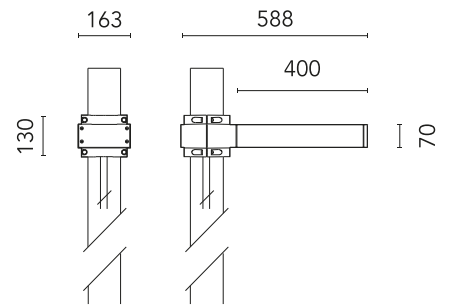

FLOS

FA53908233-300 Anthracite

Dooku 400 Single Top Pole Ø76 mm Foot&Cycle Optic Dimmable Dali NEW

Designed by FLOS Outdoor

LED source included. Integrated power supply 220-240V ON/OFF and dimmable 1-10V or DALI. Fixing bracket included. Equipped with a 400mm protruding neoprene cable section and IP68 connectors. Single socket for 76mm diameter post. The post must be ordered separately. Smart-City version available upon request.

Are you a professional and your project needs consulting and support?

[BOOK AN APPOINTMENT](#)

Main specifications

| | |
|-------------------|---------------|
| EAN | 8054793803760 |
| Mounting | Pole Top |
| Power (W) | 67 |
| Source flux (lm) | 18252 |
| Lumen Output (lm) | 15010 |

Physical

| | |
|---------------------|------------|
| Colour | Anthracite |
| Orientation | Fixed |
| Net weight (kg) | 13.09 |
| Package height (mm) | 605 |
| Package width (mm) | 175 |
| Package length (mm) | 150 |
| Package volume (m3) | 0.02 |
| IP internal | 65 |

Beam Angle: 41°

| h(m) | E(lx) | D(m) |
|------|-------|------|
| 1 | 1406 | 0.91 |
| 2 | 352 | 1.82 |
| 3 | 156 | 2.73 |
| 4 | 88 | 3.63 |
| 5 | 56 | 4.54 |

Luminous flux Luminaire
3130 lm

Photometric

Extreme cut off No