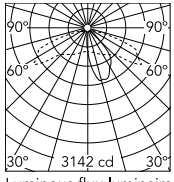

Physical

| | |
|---------------------|------------|
| Colour | Anthracite |
| Orientation | Fixed |
| Net weight (kg) | 13.09 |
| Package height (mm) | 605 |
| Package width (mm) | 175 |
| Package length (mm) | 150 |
| Package volume (m3) | 0.02 |
| IP internal | 65 |

Download

[Mounting instructions](#) ZIP

Photometric Files

[LDT / IES](#) ZIP

Technical Drawings

[2D](#) ZIP

[3D](#) ZIP

Schematic light drawing

Beam Angle: 41°

| h(m) | E(lx) | D(m) |
|------|-------|------|
| 1 | 1406 | 0.91 |
| 2 | 352 | 1.82 |
| 3 | 156 | 2.73 |
| 4 | 88 | 3.63 |
| 5 | 56 | 4.54 |

Luminous flux Luminaire
3130 lm

Photometric

Extreme cut off No