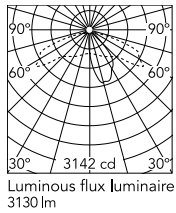

Physical

Colour	Grey
Orientation	Fixed
Net weight (kg)	13.08
Package height (mm)	605
Package width (mm)	175
Package length (mm)	150
Package volume (m3)	0.02
IP internal	65

Download

[Mounting instructions](#)  ZIP

Photometric Files

[LDT / IES](#)  ZIP

Technical Drawings

[2D](#)  ZIP

[3D](#)  ZIP

Schematic light drawing

h(m)	E(lx)	D(m)
1	1406	0.91
2	352	1.82
3	156	2.73
4	88	3.63
5	56	4.54

Photometric