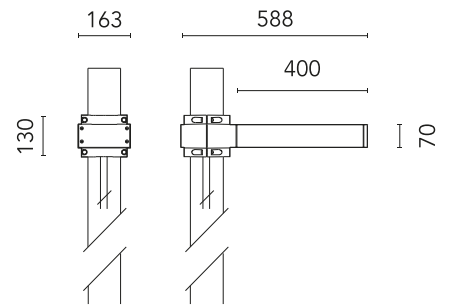

FLOS

FA53908206-300 Grey

Dooku 400 Single Top Pole Ø76 mm Foot&Cycle Optic Dimmable Dali NEW

Designed by FLOS Outdoor

LED source included. Integrated power supply 220-240V ON/OFF and dimmable 1-10V or DALI. Fixing bracket included. Equipped with a 400mm protruding neoprene cable section and IP68 connectors. Single socket for 76mm diameter post. The post must be ordered separately. Smart-City version available upon request.

Are you a professional and your project needs consulting and support?

[BOOK AN APPOINTMENT](#)

Main specifications

EAN	8054793803746
Mounting	Pole Top
Power (W)	67
Source flux (lm)	18252
Lumen Output (lm)	15010

Physical

Colour	Grey
Orientation	Fixed
Net weight (kg)	13.08
Package height (mm)	605
Package width (mm)	175
Package length (mm)	150
Package volume (m3)	0.02
IP internal	65

Download

[Mounting instructions](#)  ZIP

Photometric Files

[LDT / IES](#)  ZIP

Technical Drawings

[2D](#)  ZIP

[3D](#)  ZIP

Schematic light drawing

h(m)	E(lx)	D(m)
1	1406	0.91
2	352	1.82
3	156	2.73
4	88	3.63
5	56	4.54

Photometric