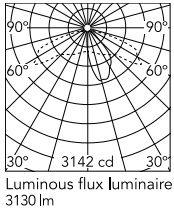

Physical

Colour	Anthracite
Orientation	Fixed
Net weight (kg)	13.08
Package height (mm)	605
Package width (mm)	175
Package length (mm)	150
Package volume (m3)	0.02
IP internal	65

Download

[Mounting instructions](#)  ZIP

Photometric Files

[LDT / IES](#)  ZIP

Technical Drawings

[2D](#)  ZIP

[3D](#)  ZIP

Schematic light drawing

h(m)	E(lx)	D(m)
1	1406	0.91
2	352	1.82
3	156	2.73
4	88	3.63
5	56	4.54

Photometric