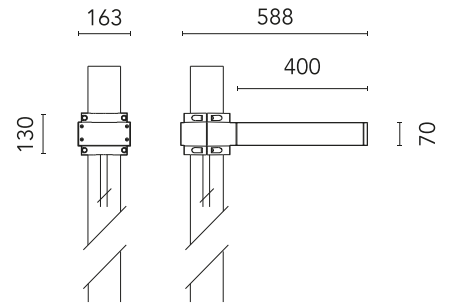

FLOS

FA53908233-310 Anthracite

Dooku 400 Single Top Pole Ø76 mm Foot&Cycle Optic Dimmable 1-10V NEW

Designed by FLOS Outdoor

LED source included. Integrated power supply 220-240V ON/OFF and dimmable 1-10V or DALI. Fixing bracket included. Equipped with a 400mm protruding neoprene cable section and IP68 connectors. Single socket for 76mm diameter post. The post must be ordered separately. Smart-City version available upon request.

Are you a professional and your project needs consulting and support?

[BOOK AN APPOINTMENT](#)

Main specifications

EAN	8054793803777
Mounting	Pole Top
Power (W)	67
Source flux (lm)	18252
Lumen Output (lm)	15010

Physical

Colour	Anthracite
Orientation	Fixed
Net weight (kg)	13.08
Package height (mm)	605
Package width (mm)	175
Package length (mm)	150
Package volume (m3)	0.02
IP internal	65

Download

[Mounting instructions](#)  ZIP

Photometric Files

[LDT / IES](#)  ZIP

Technical Drawings

[2D](#)  ZIP

[3D](#)  ZIP

Schematic light drawing

h(m)	E(lx)	D(m)
1	1406	0.91
2	352	1.82
3	156	2.73
4	88	3.63
5	56	4.54

Photometric