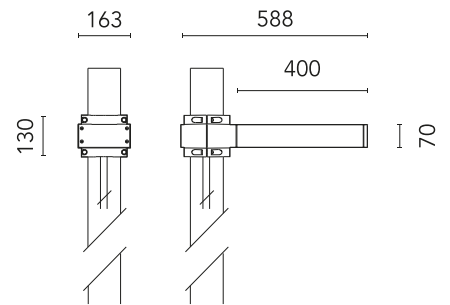

FLOS

FA53908206-310 Grey

Dooku 400 Single Top Pole Ø76 mm Foot&Cycle Optic Dimmable 1-10V NEW

Designed by FLOS Outdoor

LED source included. Integrated power supply 220-240V ON/OFF and dimmable 1-10V or DALI. Fixing bracket included. Equipped with a 400mm protruding neoprene cable section and IP68 connectors. Single socket for 76mm diameter post. The post must be ordered separately. Smart-City version available upon request.

Are you a professional and your project needs consulting and support?

[BOOK AN APPOINTMENT](#)

Main specifications

EAN	8054793803753
Mounting	Pole Top
Power (W)	67
Source flux (lm)	18252
Lumen Output (lm)	15010

Physical

Colour	Grey
Orientation	Fixed
Net weight (kg)	13.08
Package height (mm)	605
Package width (mm)	175
Package length (mm)	150
Package volume (m3)	0.02
IP internal	65

Download

[Mounting instructions](#) ZIP