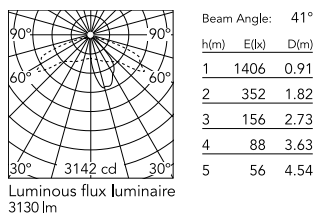

Physical

Colour	Grey
Orientation	Fixed
Net weight (kg)	13.08
Package height (mm)	605
Package width (mm)	175
Package length (mm)	150
Package volume (m3)	0.02
IP internal	65

Download

[Mounting instructions](#) ZIP

Photometric Files

[LDT / IES](#) ZIP

Technical Drawings

[2D](#) ZIP

[3D](#) ZIP

Schematic light drawing

Photometric

Extreme cut off No