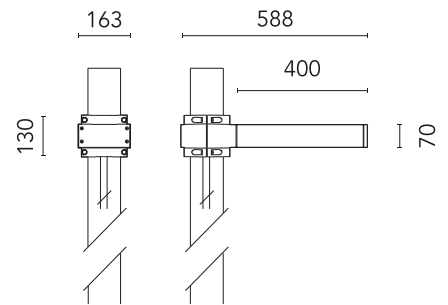

FLOS

FA53904533-310 Anthracite

Dooku 400 Single Top Pole Ø76 mm Foot&Cycle Optic Dimmable 1-10V NEW

Designed by FLOS Outdoor

LED source included. Integrated power supply 220-240V ON/OFF and dimmable 1-10V or DALI. Fixing bracket included. Equipped with a 400mm protruding neoprene cable section and IP68 connectors. Single socket for 76mm diameter post. The post must be ordered separately. Smart-City version available upon request.

Are you a professional and your project needs consulting and support?

[BOOK AN APPOINTMENT](#)

Main specifications

EAN	8054793802411
Mounting	Pole Top
Power (W)	67
Source flux (lm)	18252
Lumen Output (lm)	15010

Physical

Colour	Anthracite
Orientation	Fixed
Net weight (kg)	13.08
Package height (mm)	605
Package width (mm)	175
Package length (mm)	150
Package volume (m3)	0.02
IP internal	65

Download

[Mounting instructions](#) ZIP

Photometric Files

[LDT / IES](#) ZIP

Technical Drawings

[2D](#) ZIP

[3D](#) ZIP

Schematic light drawing

Beam Angle: 41°

h(m)	E(lx)	D(m)
1	1507	0.91
2	377	1.82
3	167	2.73
4	94	3.63
5	60	4.54