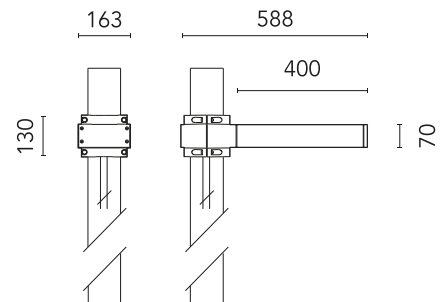

FLOS

FA53904506-310 Grey

Dooku 400 Single Top Pole Ø76 mm Foot&Cycle Optic Dimmable 1-10V NEW

Designed by FLOS Outdoor

LED source included. Integrated power supply 220-240V ON/OFF and dimmable 1-10V or DALI. Fixing bracket included. Equipped with a 400mm protruding neoprene cable section and IP68 connectors. Single socket for 76mm diameter post. The post must be ordered separately. Smart-City version available upon request.

Are you a professional and your project needs consulting and support?

[BOOK AN APPOINTMENT](#)

Main specifications

EAN	8054793802404
Mounting	Pole Top
Power (W)	67
Source flux (lm)	18252
Lumen Output (lm)	15010

Physical

Colour	Grey
Orientation	Fixed
Net weight (kg)	13.08
Package height (mm)	605
Package width (mm)	175
Package length (mm)	150
Package volume (m3)	0.02
IP internal	65

Download

[Mounting instructions](#)  ZIP

Photometric Files

[LDT / IES](#)  ZIP

Technical Drawings

[2D](#)  ZIP

[3D](#)  ZIP

Schematic light drawing

Beam Angle: 41°

h(m)	E(lx)	D(m)
1	1507	0.91
2	377	1.82
3	167	2.73
4	94	3.63
5	60	4.54