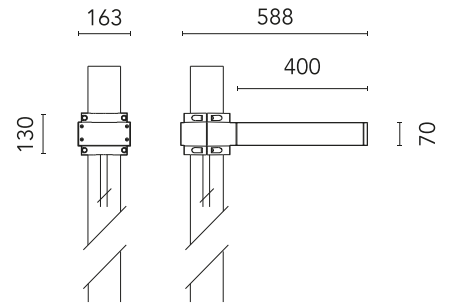

FLOS

FA53904433-310 Anthracite

Dooku 400 Single Top Pole Ø76 mm Foot&Cycle Optic Dimmable 1-10V NEW

Designed by FLOS Outdoor

LED source included. Integrated power supply 220-240V ON/OFF and dimmable 1-10V or DALI. Fixing bracket included. Equipped with a 400mm protruding neoprene cable section and IP68 connectors. Single socket for 76mm diameter post. The post must be ordered separately. Smart-City version available upon request.

Are you a professional and your project needs consulting and support?

[BOOK AN APPOINTMENT](#)

Main specifications

EAN	8054793802336
Mounting	Pole Top
Power (W)	67
Source flux (lm)	18252
Lumen Output (lm)	15010

Physical

Colour	Anthracite
Orientation	Fixed
Net weight (kg)	13.08
Package height (mm)	605
Package width (mm)	175
Package length (mm)	150
Package volume (m3)	0.02
IP internal	65

Download

[Mounting instructions](#) ZIP

Photometric Files

[LDT / IES](#) ZIP

Technical Drawings

[2D](#) ZIP

[3D](#) ZIP

Schematic light drawing

Beam Angle: 41°

h(m)	E(lx)	D(m)
1	1557	0.91
2	389	1.82
3	173	2.73
4	97	3.63
5	62	4.54