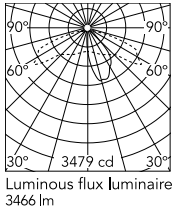

Physical

Colour	Anthracite
Orientation	Fixed
Net weight (kg)	13.08
Package height (mm)	605
Package width (mm)	175
Package length (mm)	150
Package volume (m3)	0.02
IP internal	65

Download

[Mounting instructions](#) ZIP

Photometric Files

[LDT / IES](#) ZIP

Technical Drawings

[2D](#) ZIP

[3D](#) ZIP

Schematic light drawing

Beam Angle: 41°

h(m)	E(lx)	D(m)
1	1557	0.91
2	389	1.82
3	173	2.73
4	97	3.63
5	62	4.54