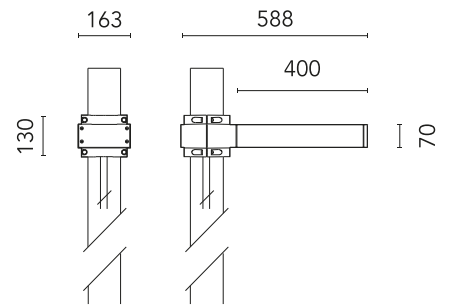

## Dooku 400 Single Top Pole Ø76 mm Foot&Cycle Optic Dimmable 1-10V NEW

Designed by FLOS Outdoor

LED source included. Integrated power supply 220-240V ON/OFF and dimmable 1-10V or DALI. Fixing bracket included. Equipped with a 400mm protruding neoprene cable section and IP68 connectors. Single socket for 76mm diameter post. The post must be ordered separately. Smart-City version available upon request.

### Main specifications

EAN	8054793802329
Mounting	Pole Top
Power (W)	67
Source flux (lm)	18252
Lumen Output (lm)	15010

### Physical

Colour	Grey
Orientation	Fixed
Net weight (kg)	13.08
Package height (mm)	605
Package width (mm)	175
Package length (mm)	150
Package volume (m3)	0.02
IP internal	65