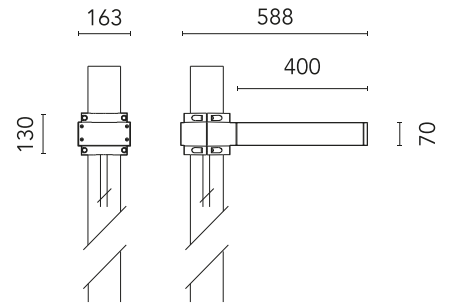

FLOS

FA53916833-300 Anthracite

Dooku 400 Single Top Pole Ø76 mm Asymmetric Optic Dimmable Dali NEW

Designed by FLOS Outdoor

LED source included. Integrated power supply 220-240V ON/OFF and dimmable 1-10V or DALI. Fixing bracket included. Equipped with a 400mm protruding neoprene cable section and IP68 connectors. Single socket for 76mm diameter post. The post must be ordered separately. Smart-City version available upon request.

Are you a professional and your project needs consulting and support?

[BOOK AN APPOINTMENT](#)

Main specifications

EAN	8054793806570
Mounting	Pole Top
Power (W)	67
Source flux (lm)	18252
Lumen Output (lm)	15010

Physical

Colour	Anthracite
Orientation	Fixed
Net weight (kg)	13.08
Package height (mm)	605
Package width (mm)	175
Package length (mm)	150
Package volume (m3)	0.02
IP internal	65

Download

[Mounting instructions](#) ZIP

Photometric Files

[LDT / IES](#) ZIP

Technical Drawings

[2D](#) ZIP

[3D](#) ZIP

Schematic light drawing

Photometric

CCT (K)	4000
Extreme cut off	No