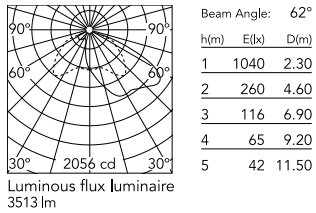

Physical

Colour	Anthracite
Orientation	Fixed
Net weight (kg)	13.08
Package height (mm)	605
Package width (mm)	175
Package length (mm)	150
Package volume (m3)	0.02
IP internal	65

Download

[Mounting instructions](#) ZIP

Photometric Files

[LDT / IES](#) ZIP

Technical Drawings

[2D](#) ZIP

[3D](#) ZIP

Schematic light drawing

Photometric

CCT (K)	4000
Extreme cut off	No