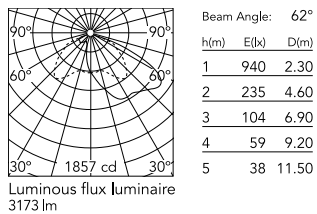

Physical

Colour	Anthracite
Orientation	Fixed
Net weight (kg)	13.08
Package height (mm)	605
Package width (mm)	175
Package length (mm)	150
Package volume (m3)	0.02
IP internal	65

Download

[Mounting instructions](#) ZIP

Photometric Files

[LDT / IES](#) ZIP

Technical Drawings

[2D](#) ZIP

[3D](#) ZIP

Schematic light drawing

Photometric

CCT (K)	2700
Extreme cut off	No