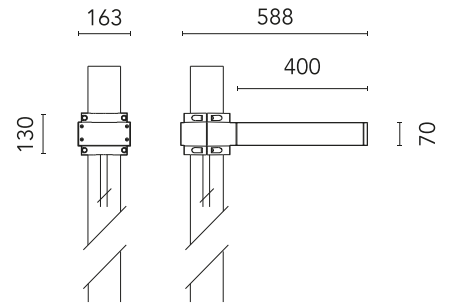

FLOS

FA53913233-300 Anthracite

Dooku 400 Single Top Pole Ø76 mm Asymmetric Optic Dimmable Dali NEW

Designed by FLOS Outdoor

LED source included. Integrated power supply 220-240V ON/OFF and dimmable 1-10V or DALI. Fixing bracket included. Equipped with a 400mm protruding neoprene cable section and IP68 connectors. Single socket for 76mm diameter post. The post must be ordered separately. Smart-City version available upon request.

Are you a professional and your project needs consulting and support?

[BOOK AN APPOINTMENT](#)

Main specifications

EAN	8054793806532
Mounting	Pole Top
Power (W)	67
Source flux (lm)	18252
Lumen Output (lm)	15010

Physical

Colour	Anthracite
Orientation	Fixed
Net weight (kg)	13.08
Package height (mm)	605
Package width (mm)	175
Package length (mm)	150
Package volume (m3)	0.02
IP internal	65

Download

[Mounting instructions](#) ZIP

Photometric Files

[LDT / IES](#) ZIP

Technical Drawings

[2D](#) ZIP

[3D](#) ZIP

Schematic light drawing

Photometric

CCT (K)	2700
Extreme cut off	No