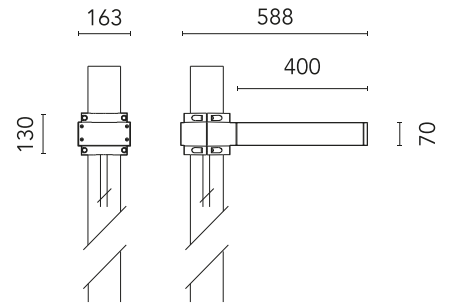

FLOS

FA53916833-310 Anthracite

Dooku 400 Single Top Pole Ø76 mm Asymmetric Optic Dimmable 1-10V NEW

Designed by FLOS Outdoor

LED source included. Integrated power supply 220-240V ON/OFF and dimmable 1-10V or DALI. Fixing bracket included. Equipped with a 400mm protruding neoprene cable section and IP68 connectors. Single socket for 76mm diameter post. The post must be ordered separately. Smart-City version available upon request.

Are you a professional and your project needs consulting and support?

[BOOK AN APPOINTMENT](#)

Main specifications

EAN	8054793806587
Mounting	Pole Top
Power (W)	67
Source flux (lm)	18252
Lumen Output (lm)	15010

Physical

Colour	Anthracite
Orientation	Fixed
Net weight (kg)	13.08
Package height (mm)	605
Package width (mm)	175
Package length (mm)	150
Package volume (m3)	0.02
IP internal	65

Download

[Mounting instructions](#)  ZIP