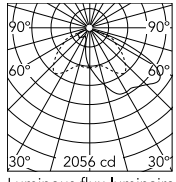

Physical

Colour	Anthracite
Orientation	Fixed
Net weight (kg)	13.08
Package height (mm)	605
Package width (mm)	175
Package length (mm)	150
Package volume (m3)	0.02
IP internal	65

Download

[Mounting instructions](#)  ZIP

Photometric Files

[LDT / IES](#)  ZIP

Technical Drawings

[2D](#)  ZIP

[3D](#)  ZIP

Schematic light drawing

Photometric

CCT (K) 4000