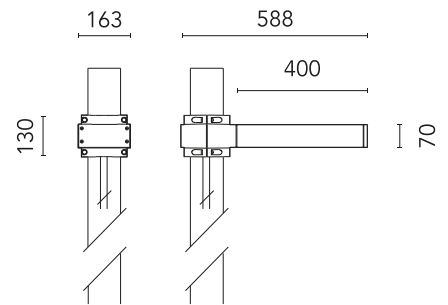

## Dooku 400 Single Top Pole Ø76 mm Asymmetric Optic Dimmable 1-10V NEW

Designed by FLOS Outdoor

LED source included. Integrated power supply 220-240V ON/OFF and dimmable 1-10V or DALI. Fixing bracket included. Equipped with a 400mm protruding neoprene cable section and IP68 connectors. Single socket for 76mm diameter post. The post must be ordered separately. Smart-City version available upon request.

### Main specifications

EAN	8054793806563
Mounting	Pole Top
Power (W)	67
Source flux (lm)	18252
Lumen Output (lm)	15010

### Physical

Colour	Grey
Orientation	Fixed
Net weight (kg)	13.08
Package height (mm)	605
Package width (mm)	175
Package length (mm)	150
Package volume (m3)	0.02
IP internal	65