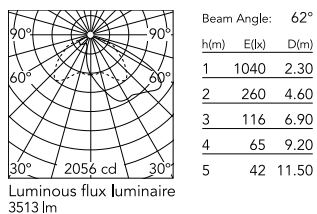

Schematic light drawing

Photometric

CCT (K)	4000
Extreme cut off	No

Electrical

Power supply type	Dimmable 0-10V, Dimmable DALI 1
Emergency	No

Notes

Please check with your referent person in our Front Office if a code modification is needed to meet the required certification compliance

---