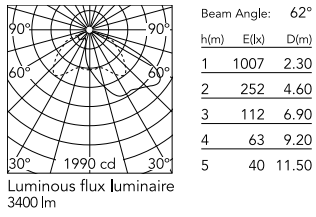

Schematic light drawing

Photometric

CCT (K)	3000
Extreme cut off	No

Electrical

Power supply type	Dimmable 0-10V
Emergency	No

Notes

Please check with your referent person in our Front Office if a code modification is needed to meet the required certification compliance

---