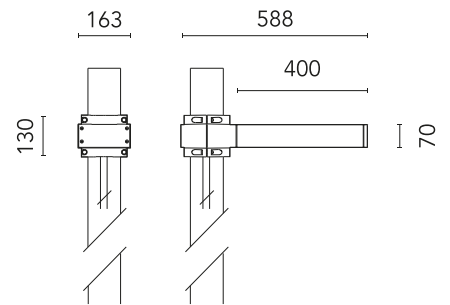

## Dooku 400 Single Top Pole Ø76 mm Asymmetric Optic Dimmable 1-10V NEW

Designed by FLOS Outdoor

LED source included. Integrated power supply 220-240V ON/OFF and dimmable 1-10V or DALI. Fixing bracket included. Equipped with a 400mm protruding neoprene cable section and IP68 connectors. Single socket for 76mm diameter post. The post must be ordered separately. Smart-City version available upon request.

### Main specifications

EAN	8054793806556
Mounting	Pole Top
Power (W)	67
Source flux (lm)	18252
Lumen Output (lm)	15010

### Physical

Colour	Grey
Orientation	Fixed
Net weight (kg)	13.08
Package height (mm)	605
Package width (mm)	175
Package length (mm)	150
Package volume (m3)	0.02
IP internal	65