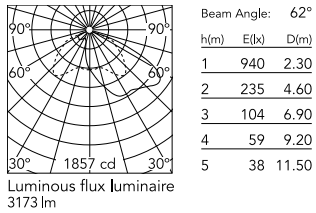

Physical

Colour	Grey
Orientation	Fixed
Net weight (kg)	13.08
Package height (mm)	605
Package width (mm)	175
Package length (mm)	150
Package volume (m3)	0.02
IP internal	65

Download

[Mounting instructions](#) ZIP

Photometric Files

[LDT / IES](#) ZIP

Technical Drawings

[2D](#) ZIP

[3D](#) ZIP

Schematic light drawing

Photometric

CCT (K)	2700
Extreme cut off	No