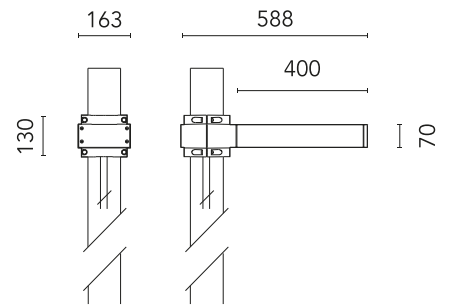

FLOS

FA53913206-310 Grey

Dooku 400 Single Top Pole Ø76 mm Asymmetric Optic Dimmable 1-10V NEW

Designed by FLOS Outdoor

LED source included. Integrated power supply 220-240V ON/OFF and dimmable 1-10V or DALI. Fixing bracket included. Equipped with a 400mm protruding neoprene cable section and IP68 connectors. Single socket for 76mm diameter post. The post must be ordered separately. Smart-City version available upon request.

Are you a professional and your project needs consulting and support?

[BOOK AN APPOINTMENT](#)

Main specifications

EAN	8054793806525
Mounting	Pole Top
Power (W)	67
Source flux (lm)	18252
Lumen Output (lm)	15010

Physical

Colour	Grey
Orientation	Fixed
Net weight (kg)	13.08
Package height (mm)	605
Package width (mm)	175
Package length (mm)	150
Package volume (m3)	0.02
IP internal	65

Download

[Mounting instructions](#) ZIP

Photometric Files

[LDT / IES](#) ZIP

Technical Drawings

[2D](#) ZIP

[3D](#) ZIP

Schematic light drawing

Photometric

CCT (K)	2700
Extreme cut off	No