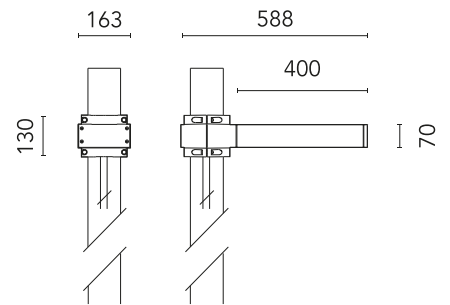

FLOS

FA53909033-300 Anthracite

Dooku 400 Single Top Pole Ø102 mm Symmetric Optic Dimmable Dali NEW

Designed by FLOS Outdoor

LED source included. Integrated power supply 220-240V ON/OFF and dimmable 1-10V or DALI. Fixing bracket included. Equipped with a 400mm protruding neoprene cable section and IP68 connectors. Smart-City version available upon request. Single socket for 102mm diameter post. The post must be ordered separately. Smart-City version available upon request.

Are you a professional and your project needs consulting and support?

[BOOK AN APPOINTMENT](#)

Main specifications

EAN	8054793804408
Mounting	Pole Top
Power (W)	67
Source flux (lm)	18252
Lumen Output (lm)	15010

Physical

Colour	Anthracite
Orientation	Fixed
Net weight (kg)	13.09
Package height (mm)	605
Package width (mm)	175
Package length (mm)	150
Package volume (m3)	0.02
IP internal	65

Download

[Mounting instructions](#) ZIP

Luminous flux Luminaire
3389 lm

Photometric

Beam angle C0-180 (°) 120

Beam angle C90-270 (°) 120

Extreme cut off No

Electrical

Power supply type Dimmable DALI 1

Emergency No