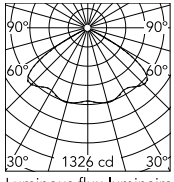

Physical

Colour	Anthracite
Orientation	Fixed
Net weight (kg)	13.09
Package height (mm)	605
Package width (mm)	175
Package length (mm)	150
Package volume (m3)	0.02
IP internal	65

Download

[Mounting instructions](#) ZIP

Photometric Files

[LDT / IES](#) ZIP

Technical Drawings

[2D](#) ZIP

[3D](#) ZIP

Schematic light drawing

Beam Angle: 121°

h(m)	E(lx)	D(m)
1	885	3.54
2	221	7.09
3	98	10.63
4	55	14.18
5	35	17.72

Luminous flux Luminaire
3389 lm

Photometric

Beam angle C0-180 (°) 120

Beam angle C90-270 (°) 120

Extreme cut off No

Electrical

Power supply type Dimmable DALI 1

Emergency No