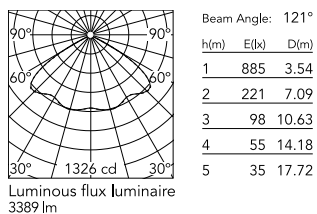

Physical

Colour	Grey
Orientation	Fixed
Net weight (kg)	13.08
Package height (mm)	605
Package width (mm)	175
Package length (mm)	150
Package volume (m3)	0.02
IP internal	65

Download

[Mounting instructions](#)  ZIP

Photometric Files

[LDT / IES](#)  ZIP

Technical Drawings

[2D](#)  ZIP

[3D](#)  ZIP

Schematic light drawing

Photometric

Beam angle C0-180 (°) 120