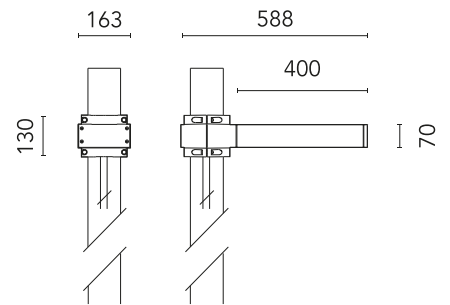

FLOS

FA53909006-300 Grey

Dooku 400 Single Top Pole Ø102 mm Symmetric Optic Dimmable Dali NEW

Designed by FLOS Outdoor

LED source included. Integrated power supply 220-240V ON/OFF and dimmable 1-10V or DALI. Fixing bracket included. Equipped with a 400mm protruding neoprene cable section and IP68 connectors. Smart-City version available upon request. Single socket for 102mm diameter post. The post must be ordered separately. Smart-City version available upon request.

Are you a professional and your project needs consulting and support?

[BOOK AN APPOINTMENT](#)

Main specifications

EAN	8054793804385
Mounting	Pole Top
Power (W)	67
Source flux (lm)	18252
Lumen Output (lm)	15010

Physical

Colour	Grey
Orientation	Fixed
Net weight (kg)	13.08
Package height (mm)	605
Package width (mm)	175
Package length (mm)	150
Package volume (m3)	0.02
IP internal	65

Download

[Mounting instructions](#)  ZIP

Photometric Files

[LDT / IES](#)  ZIP

Technical Drawings

[2D](#)  ZIP

[3D](#)  ZIP

Schematic light drawing

Photometric

Beam angle C0-180 (°) 120