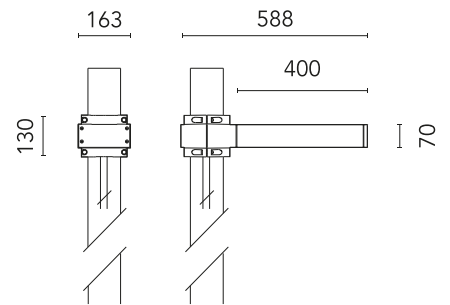

FLOS

FA53905633-300 Anthracite

Dooku 400 Single Top Pole Ø102 mm Symmetric Optic Dimmable Dali NEW

Designed by FLOS Outdoor

LED source included. Integrated power supply 220-240V ON/OFF and dimmable 1-10V or DALI. Fixing bracket included. Equipped with a 400mm protruding neoprene cable section and IP68 connectors. Smart-City version available upon request. Single socket for 102mm diameter post. The post must be ordered separately. Smart-City version available upon request.

Are you a professional and your project needs consulting and support?

[BOOK AN APPOINTMENT](#)

Main specifications

EAN	8054793803500
Mounting	Pole Top
Power (W)	67
Source flux (lm)	18252
Lumen Output (lm)	15010

Physical

Colour	Anthracite
Orientation	Fixed
Net weight (kg)	13.09
Package height (mm)	605
Package width (mm)	175
Package length (mm)	150
Package volume (m3)	0.02
IP internal	65

Download

[Mounting instructions](#) ZIP

Photometric Files

[LDT / IES](#) ZIP

Technical Drawings

[2D](#) ZIP

[3D](#) ZIP

Schematic light drawing

Photometric

Beam angle C0-180 (°) 120