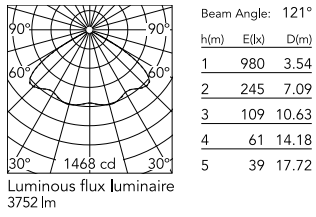

### Physical

Colour	Grey
Orientation	Fixed
Net weight (kg)	13.08
Package height (mm)	605
Package width (mm)	175
Package length (mm)	150
Package volume (m3)	0.02
IP internal	65

### Photometric Files

LDT / IES [↓ ZIP](#)

### Technical Drawings

2D [↓ ZIP](#)

3D [↓ ZIP](#)

## Schematic light drawing