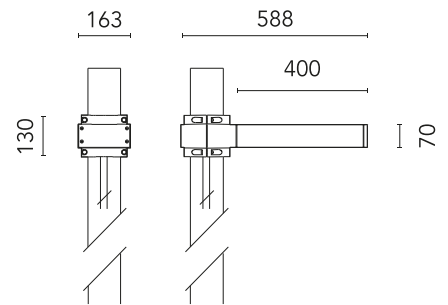

## Dooku 400 Single Top Pole Ø102 mm Symmetric Optic Dimmable Dali

NEW

Designed by FLOS Outdoor

LED source included. Integrated power supply 220-240V ON/OFF and dimmable 1-10V or DALI. Fixing bracket included. Equipped with a 400mm protruding neoprene cable section and IP68 connectors. Smart-City version available upon request. Single socket for 102mm diameter post. The post must be ordered separately. Smart-City version available upon request.

### Main specifications

EAN	8054793803487
Mounting	Pole Top
Power (W)	67
Source flux (lm)	18252
Lumen Output (lm)	15010

### Physical

Colour	Grey
Orientation	Fixed
Net weight (kg)	13.08
Package height (mm)	605
Package width (mm)	175
Package length (mm)	150
Package volume (m3)	0.02
IP internal	65