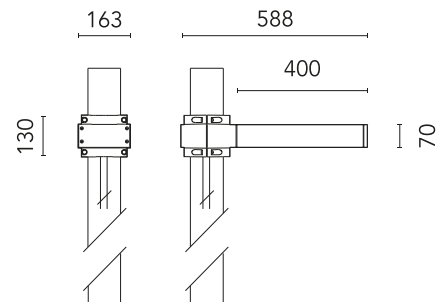

## Dooku 400 Single Top Pole Ø102 mm Symmetric Optic Dimmable 1-10V NEW

Designed by FLOS Outdoor

LED source included. Integrated power supply 220-240V ON/OFF and dimmable 1-10V or DALI. Fixing bracket included. Equipped with a 400mm protruding neoprene cable section and IP68 connectors. Smart-City version available upon request. Single socket for 102mm diameter post. The post must be ordered separately. Smart-City version available upon request.

### Main specifications

EAN	8054793804415
Mounting	Pole Top
Power (W)	67
Source flux (lm)	18252
Lumen Output (lm)	15010

### Physical

Colour	Anthracite
Orientation	Fixed
Net weight (kg)	13.09
Package height (mm)	605
Package width (mm)	175
Package length (mm)	150
Package volume (m3)	0.02
IP internal	65

### Photometric

Beam angle C0-180 (°) 120

Beam angle C90-270 (°) 120

Extreme cut off No