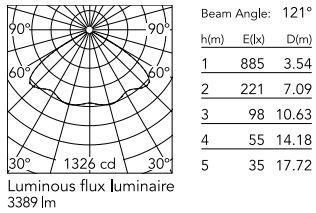

### Physical

Colour	Anthracite
Orientation	Fixed
Net weight (kg)	13.09
Package height (mm)	605
Package width (mm)	175
Package length (mm)	150
Package volume (m3)	0.02
IP internal	65

### Photometric Files

[LDT / IES](#) ZIP

### Technical Drawings

[2D](#) ZIP

[3D](#) ZIP

## Schematic light drawing