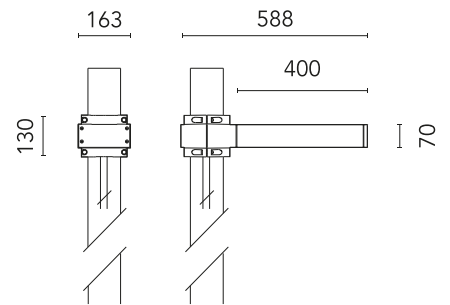

FLOS

FA53909006-310 Grey

Dooku 400 Single Top Pole Ø102 mm Symmetric Optic Dimmable 1-10V NEW

Designed by FLOS Outdoor

LED source included. Integrated power supply 220-240V ON/OFF and dimmable 1-10V or DALI. Fixing bracket included. Equipped with a 400mm protruding neoprene cable section and IP68 connectors. Smart-City version available upon request. Single socket for 102mm diameter post. The post must be ordered separately. Smart-City version available upon request.

Are you a professional and your project needs consulting and support?

[BOOK AN APPOINTMENT](#)

Main specifications

EAN	8054793804392
Mounting	Pole Top
Power (W)	67
Source flux (lm)	18252
Lumen Output (lm)	15010

Physical

Colour	Grey
Orientation	Fixed
Net weight (kg)	13.08
Package height (mm)	605
Package width (mm)	175
Package length (mm)	150
Package volume (m3)	0.02
IP internal	65

Download

[Mounting instructions](#)  ZIP

Photometric

Beam angle C0-180 (°) 120

Beam angle C90-270 (°) 120

Extreme cut off No

Electrical

Power supply type Dimmable 0-10V

Emergency No

Notes