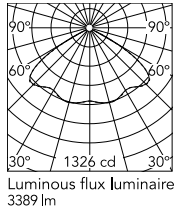

Physical

Colour	Grey
Orientation	Fixed
Net weight (kg)	13.08
Package height (mm)	605
Package width (mm)	175
Package length (mm)	150
Package volume (m3)	0.02
IP internal	65

Download

[Mounting instructions](#)  ZIP

Photometric Files

[LDT / IES](#)  ZIP

Technical Drawings

[2D](#)  ZIP

[3D](#)  ZIP

Schematic light drawing

Beam Angle: 121°

h(m)	E(lx)	D(m)
1	885	3.54
2	221	7.09
3	98	10.63
4	55	14.18
5	35	17.72

Photometric

Beam angle C0-180 (°) 120

Beam angle C90-270 (°) 120

Extreme cut off No

Electrical

Power supply type Dimmable 0-10V

Emergency No

Notes