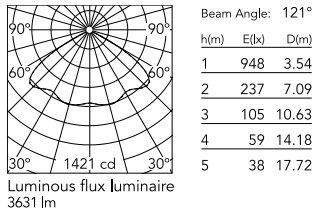

### Physical

Colour	Anthracite
Orientation	Fixed
Net weight (kg)	13.09
Package height (mm)	605
Package width (mm)	175
Package length (mm)	150
Package volume (m3)	0.02
IP internal	65

### Photometric Files

[LDT / IES](#) ZIP

### Technical Drawings

[2D](#) ZIP

[3D](#) ZIP

## Schematic light drawing