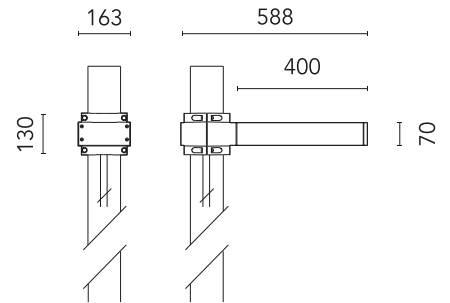

## Dooku 400 Single Top Pole Ø102 mm Symmetric Optic Dimmable 1-10V NEW

Designed by FLOS Outdoor

LED source included. Integrated power supply 220-240V ON/OFF and dimmable 1-10V or DALI. Fixing bracket included. Equipped with a 400mm protruding neoprene cable section and IP68 connectors. Smart-City version available upon request. Single socket for 102mm diameter post. The post must be ordered separately. Smart-City version available upon request.

### Main specifications

EAN	8054793803531
Mounting	Pole Top
Power (W)	67
Source flux (lm)	18252
Lumen Output (lm)	15010

### Physical

Colour	Anthracite
Orientation	Fixed
Net weight (kg)	13.09
Package height (mm)	605
Package width (mm)	175
Package length (mm)	150
Package volume (m3)	0.02
IP internal	65

### Photometric

Beam angle C0-180 (°) 120

Beam angle C90-270 (°) 120

Extreme cut off No