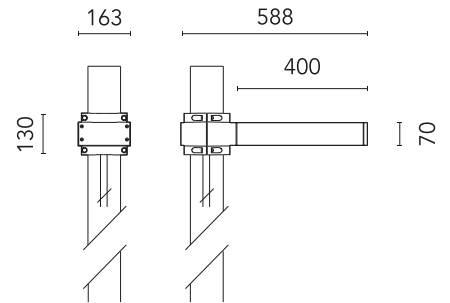

FLOS

FA53905633-310 Anthracite

Dooku 400 Single Top Pole Ø102 mm Symmetric Optic Dimmable 1-10V NEW

Designed by FLOS Outdoor

LED source included. Integrated power supply 220-240V ON/OFF and dimmable 1-10V or DALI. Fixing bracket included. Equipped with a 400mm protruding neoprene cable section and IP68 connectors. Smart-City version available upon request. Single socket for 102mm diameter post. The post must be ordered separately. Smart-City version available upon request.

Are you a professional and your project needs consulting and support?

[BOOK AN APPOINTMENT](#)

Main specifications

EAN	8054793803517
Mounting	Pole Top
Power (W)	67
Source flux (lm)	18252
Lumen Output (lm)	15010

Physical

Colour	Anthracite
Orientation	Fixed
Net weight (kg)	13.09
Package height (mm)	605
Package width (mm)	175
Package length (mm)	150
Package volume (m3)	0.02
IP internal	65

Download

[Mounting instructions](#) ZIP

Photometric Files

[LDT / IES](#) ZIP

Technical Drawings

[2D](#) ZIP

[3D](#) ZIP

Schematic light drawing

Photometric

Beam angle C0-180 (°) 120