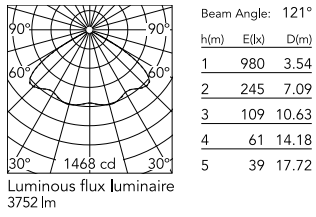

Physical

Colour	Anthracite
Orientation	Fixed
Net weight (kg)	13.09
Package height (mm)	605
Package width (mm)	175
Package length (mm)	150
Package volume (m3)	0.02
IP internal	65

Download

[Mounting instructions](#) ZIP

Photometric Files

[LDT / IES](#) ZIP

Technical Drawings

[2D](#) ZIP

[3D](#) ZIP

Schematic light drawing

Photometric

Beam angle C0-180 (°) 120