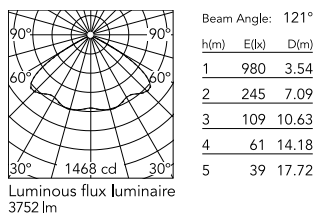

Physical

Colour	Grey
Orientation	Fixed
Net weight (kg)	13.08
Package height (mm)	605
Package width (mm)	175
Package length (mm)	150
Package volume (m3)	0.02
IP internal	65

Download

[Mounting instructions](#) ZIP

Photometric Files

[LDT / IES](#) ZIP

Technical Drawings

[2D](#) ZIP

[3D](#) ZIP

Schematic light drawing

Photometric

Beam angle C0-180 (°) 120