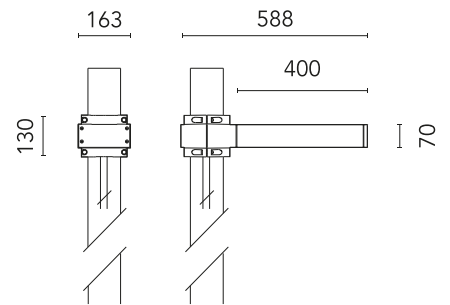

FLOS

FA53905606-310 Grey

Dooku 400 Single Top Pole Ø102 mm Symmetric Optic Dimmable 1-10V NEW

Designed by FLOS Outdoor

LED source included. Integrated power supply 220-240V ON/OFF and dimmable 1-10V or DALI. Fixing bracket included. Equipped with a 400mm protruding neoprene cable section and IP68 connectors. Smart-City version available upon request. Single socket for 102mm diameter post. The post must be ordered separately. Smart-City version available upon request.

Are you a professional and your project needs consulting and support?

[BOOK AN APPOINTMENT](#)

Main specifications

EAN	8054793803494
Mounting	Pole Top
Power (W)	67
Source flux (lm)	18252
Lumen Output (lm)	15010

Physical

Colour	Grey
Orientation	Fixed
Net weight (kg)	13.08
Package height (mm)	605
Package width (mm)	175
Package length (mm)	150
Package volume (m3)	0.02
IP internal	65

Download

[Mounting instructions](#) ZIP

Photometric Files

[LDT / IES](#) ZIP

Technical Drawings

[2D](#) ZIP

[3D](#) ZIP

Schematic light drawing

Photometric

Beam angle C0-180 (°) 120