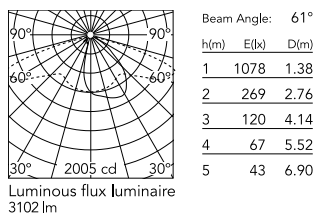

Physical

Colour	Anthracite
Orientation	Fixed
Net weight (kg)	13.09
Package height (mm)	605
Package width (mm)	175
Package length (mm)	150
Package volume (m3)	0.02
IP internal	65

Download

[Mounting instructions](#)  ZIP

Photometric Files

[LDT / IES](#)  ZIP

Technical Drawings

[2D](#)  ZIP

[3D](#)  ZIP

Schematic light drawing

Photometric

CCT (K) 2700