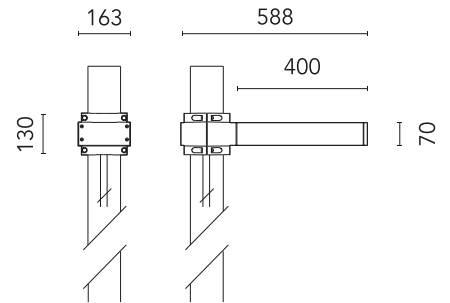

FLOS

FA53909233-300 Anthracite

Dooku 400 Single Top Pole Ø102 mm Street Optic Dimmable Dali NEW

Designed by FLOS Outdoor

LED source included. Integrated power supply 220-240V ON/OFF and dimmable 1-10V or DALI. Fixing bracket included. Equipped with a 400mm protruding neoprene cable section and IP68 connectors. Smart-City version available upon request. Single socket for 102mm diameter post. The post must be ordered separately. Smart-City version available upon request.

Are you a professional and your project needs consulting and support?

[BOOK AN APPOINTMENT](#)

Main specifications

EAN	8054793804927
Mounting	Pole Top
Power (W)	67
Source flux (lm)	18252
Lumen Output (lm)	15010

Physical

Colour	Anthracite
Orientation	Fixed
Net weight (kg)	13.09
Package height (mm)	605
Package width (mm)	175
Package length (mm)	150
Package volume (m3)	0.02
IP internal	65

Download

[Mounting instructions](#)  ZIP