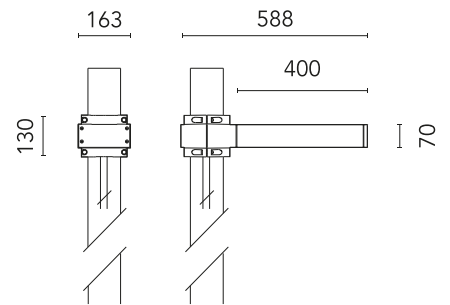

FLOS

FA53909206-300 Grey

Dooku 400 Single Top Pole Ø102 mm Street Optic Dimmable Dali NEW

Designed by FLOS Outdoor

LED source included. Integrated power supply 220-240V ON/OFF and dimmable 1-10V or DALI. Fixing bracket included. Equipped with a 400mm protruding neoprene cable section and IP68 connectors. Smart-City version available upon request. Single socket for 102mm diameter post. The post must be ordered separately. Smart-City version available upon request.

Are you a professional and your project needs consulting and support?

[BOOK AN APPOINTMENT](#)

Main specifications

EAN	8054793804903
Mounting	Pole Top
Power (W)	67
Source flux (lm)	18252
Lumen Output (lm)	15010

Physical

Colour	Grey
Orientation	Fixed
Net weight (kg)	13.08
Package height (mm)	605
Package width (mm)	175
Package length (mm)	150
Package volume (m3)	0.02
IP internal	65

Download

[Mounting instructions](#)  ZIP

Photometric Files

[LDT / IES](#)  ZIP

Technical Drawings

[2D](#)  ZIP

[3D](#)  ZIP

Schematic light drawing

Beam Angle:	61°	
h(m)	E(lx)	D(m)
1	1078	1.38
2	269	2.76
3	120	4.14
4	67	5.52
5	43	6.90

Photometric