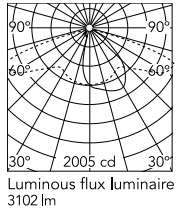

Physical

Colour	Grey
Orientation	Fixed
Net weight (kg)	13.08
Package height (mm)	605
Package width (mm)	175
Package length (mm)	150
Package volume (m3)	0.02
IP internal	65

Download

[Mounting instructions](#)  ZIP

Photometric Files

[LDT / IES](#)  ZIP

Technical Drawings

[2D](#)  ZIP

[3D](#)  ZIP

Schematic light drawing

Beam Angle:	61°	
h(m)	E(lx)	D(m)
1	1078	1.38
2	269	2.76
3	120	4.14
4	67	5.52
5	43	6.90

Photometric