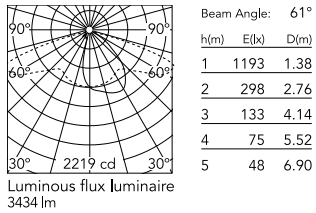

Physical

Colour	Anthracite
Orientation	Fixed
Net weight (kg)	13.09
Package height (mm)	605
Package width (mm)	175
Package length (mm)	150
Package volume (m3)	0.02
IP internal	65

Download

[Mounting instructions](#)  ZIP

Photometric Files

[LDT / IES](#)  ZIP

Technical Drawings

[2D](#)  ZIP

[3D](#)  ZIP

Schematic light drawing

Photometric

CCT (K)	4000
Extreme cut off	No