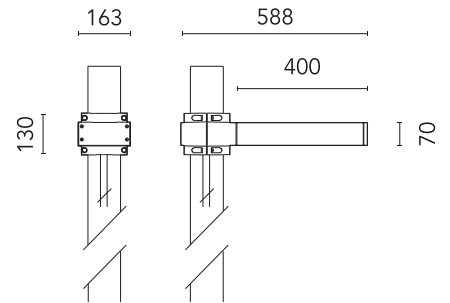

FLOS

FA53905933-300 Anthracite

Dooku 400 Single Top Pole Ø102 mm Street Optic Dimmable Dali NEW

Designed by FLOS Outdoor

LED source included. Integrated power supply 220-240V ON/OFF and dimmable 1-10V or DALI. Fixing bracket included. Equipped with a 400mm protruding neoprene cable section and IP68 connectors. Smart-City version available upon request. Single socket for 102mm diameter post. The post must be ordered separately. Smart-City version available upon request.

Are you a professional and your project needs consulting and support?

[BOOK AN APPOINTMENT](#)

Main specifications

EAN	8054793804866
Mounting	Pole Top
Power (W)	67
Source flux (lm)	18252
Lumen Output (lm)	15010

Physical

Colour	Anthracite
Orientation	Fixed
Net weight (kg)	13.09
Package height (mm)	605
Package width (mm)	175
Package length (mm)	150
Package volume (m3)	0.02
IP internal	65

Download

[Mounting instructions](#)  ZIP

Photometric Files

[LDT / IES](#)  ZIP

Technical Drawings

[2D](#)  ZIP

[3D](#)  ZIP

Schematic light drawing

Photometric

CCT (K)	4000
Extreme cut off	No