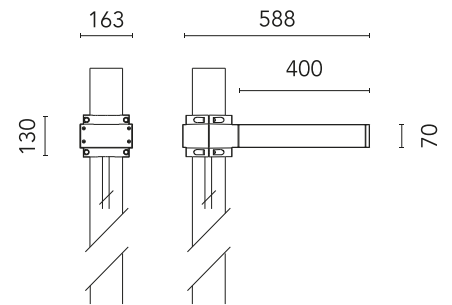

FLOS

FA53905906-300 Grey

Dooku 400 Single Top Pole Ø102 mm Street Optic Dimmable Dali NEW

Designed by FLOS Outdoor

LED source included. Integrated power supply 220-240V ON/OFF and dimmable 1-10V or DALI. Fixing bracket included. Equipped with a 400mm protruding neoprene cable section and IP68 connectors. Smart-City version available upon request. Single socket for 102mm diameter post. The post must be ordered separately. Smart-City version available upon request.

Are you a professional and your project needs consulting and support?

[BOOK AN APPOINTMENT](#)

Main specifications

| | |
|-------------------|---------------|
| EAN | 8054793804842 |
| Mounting | Pole Top |
| Power (W) | 67 |
| Source flux (lm) | 18252 |
| Lumen Output (lm) | 15010 |

Physical

| | |
|---------------------|-------|
| Colour | Grey |
| Orientation | Fixed |
| Net weight (kg) | 13.08 |
| Package height (mm) | 605 |
| Package width (mm) | 175 |
| Package length (mm) | 150 |
| Package volume (m3) | 0.02 |
| IP internal | 65 |