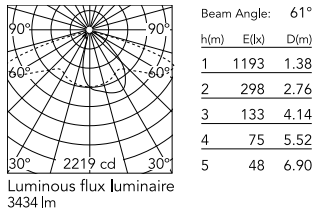

Physical

| | |
|---------------------|-------|
| Colour | Grey |
| Orientation | Fixed |
| Net weight (kg) | 13.08 |
| Package height (mm) | 605 |
| Package width (mm) | 175 |
| Package length (mm) | 150 |
| Package volume (m3) | 0.02 |
| IP internal | 65 |

Download

[Mounting instructions](#)  ZIP

Photometric Files

[LDT / IES](#)  ZIP

Technical Drawings

[2D](#)  ZIP

[3D](#)  ZIP

Schematic light drawing