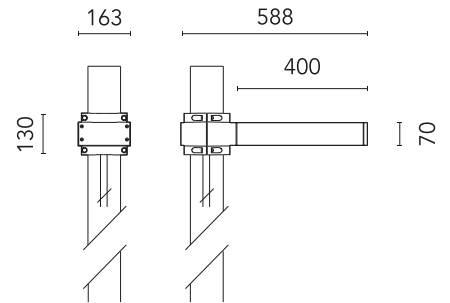

## Dooku 400 Single Top Pole Ø102 mm Street Optic Dimmable 1-10V NEW

Designed by FLOS Outdoor

LED source included. Integrated power supply 220-240V ON/OFF and dimmable 1-10V or DALI. Fixing bracket included. Equipped with a 400mm protruding neoprene cable section and IP68 connectors. Smart-City version available upon request. Single socket for 102mm diameter post. The post must be ordered separately. Smart-City version available upon request.

### Main specifications

EAN	8054793804934
Mounting	Pole Top
Power (W)	67
Source flux (lm)	18252
Lumen Output (lm)	15010

### Physical

Colour	Anthracite
Orientation	Fixed
Net weight (kg)	13.08
Package height (mm)	605
Package width (mm)	175
Package length (mm)	150
Package volume (m3)	0.02
IP internal	65

## Schematic light drawing

Beam Angle: 61°

h(m)	E(lx)	D(m)
1	1078	1.38
2	269	2.76
3	120	4.14
4	67	5.52
5	43	6.90