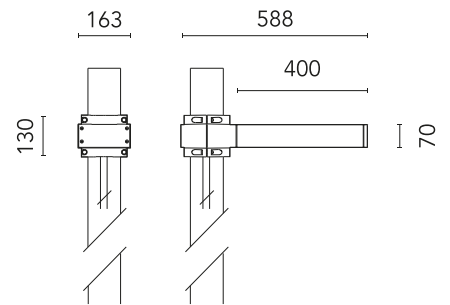

FLOS

FA53909206-310 Grey

Dooku 400 Single Top Pole Ø102 mm Street Optic Dimmable 1-10V NEW

Designed by FLOS Outdoor

LED source included. Integrated power supply 220-240V ON/OFF and dimmable 1-10V or DALI. Fixing bracket included. Equipped with a 400mm protruding neoprene cable section and IP68 connectors. Smart-City version available upon request. Single socket for 102mm diameter post. The post must be ordered separately. Smart-City version available upon request.

Are you a professional and your project needs consulting and support?

[BOOK AN APPOINTMENT](#)

Main specifications

EAN	8054793804910
Mounting	Pole Top
Power (W)	67
Source flux (lm)	18252
Lumen Output (lm)	15010

Physical

Colour	Grey
Orientation	Fixed
Net weight (kg)	13.08
Package height (mm)	605
Package width (mm)	175
Package length (mm)	150
Package volume (m3)	0.02
IP internal	65

Download

[Mounting instructions](#)  ZIP

Photometric Files

[LDT / IES](#)  ZIP

Technical Drawings

[2D](#)  ZIP

[3D](#)  ZIP

Schematic light drawing

Photometric

CCT (K)	2700
Extreme cut off	No