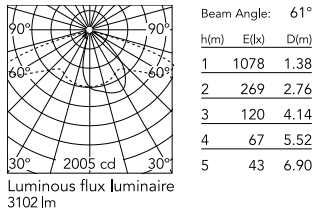

Physical

Colour	Grey
Orientation	Fixed
Net weight (kg)	13.08
Package height (mm)	605
Package width (mm)	175
Package length (mm)	150
Package volume (m3)	0.02
IP internal	65

Download

[Mounting instructions](#)  ZIP

Photometric Files

[LDT / IES](#)  ZIP

Technical Drawings

[2D](#)  ZIP

[3D](#)  ZIP

Schematic light drawing

Photometric

CCT (K)	2700
Extreme cut off	No