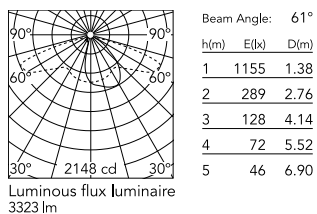

Physical

Colour	Anthracite
Orientation	Fixed
Net weight (kg)	13.08
Package height (mm)	605
Package width (mm)	175
Package length (mm)	150
Package volume (m3)	0.02
IP internal	65

Download

[Mounting instructions](#)  ZIP

Photometric Files

[LDT / IES](#)  ZIP

Technical Drawings

[2D](#)  ZIP

[3D](#)  ZIP

Schematic light drawing

Photometric

CCT (K)	3000
Extreme cut off	No