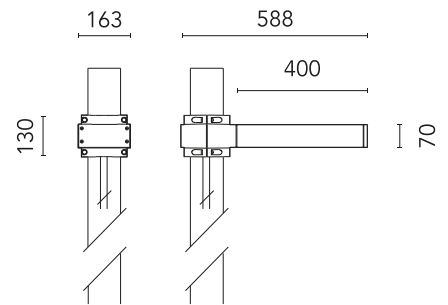

FLOS

FA53906033-310 Anthracite

Dooku 400 Single Top Pole Ø102 mm Street Optic Dimmable 1-10V NEW

Designed by FLOS Outdoor

LED source included. Integrated power supply 220-240V ON/OFF and dimmable 1-10V or DALI. Fixing bracket included. Equipped with a 400mm protruding neoprene cable section and IP68 connectors. Smart-City version available upon request. Single socket for 102mm diameter post. The post must be ordered separately. Smart-City version available upon request.

Are you a professional and your project needs consulting and support?

[BOOK AN APPOINTMENT](#)

Main specifications

EAN	8054793804897
Mounting	Pole Top
Power (W)	67
Source flux (lm)	18252
Lumen Output (lm)	15010

Physical

Colour	Anthracite
Orientation	Fixed
Net weight (kg)	13.08
Package height (mm)	605
Package width (mm)	175
Package length (mm)	150
Package volume (m3)	0.02
IP internal	65

Download

[Mounting instructions](#)  ZIP

Photometric Files

[LDT / IES](#)  ZIP

Technical Drawings

[2D](#)  ZIP

[3D](#)  ZIP

Schematic light drawing

Photometric

CCT (K)	3000
Extreme cut off	No