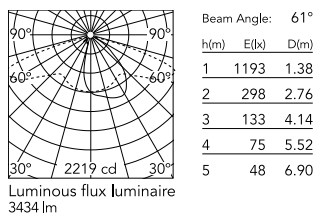

Physical

Colour	Anthracite
Orientation	Fixed
Net weight (kg)	13.08
Package height (mm)	605
Package width (mm)	175
Package length (mm)	150
Package volume (m3)	0.02
IP internal	65

Download

[Mounting instructions](#)  ZIP

Photometric Files

[LDT / IES](#)  ZIP

Technical Drawings

[2D](#)  ZIP

[3D](#)  ZIP

Schematic light drawing

Photometric

CCT (K)	4000
Extreme cut off	No