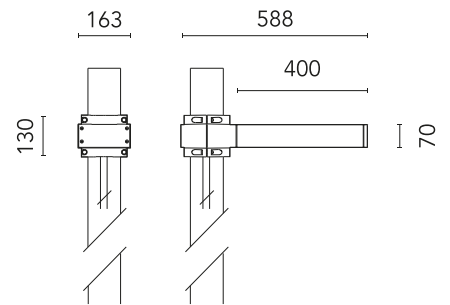

FLOS

FA53905933-310 Anthracite

Dooku 400 Single Top Pole Ø102 mm Street Optic Dimmable 1-10V NEW

Designed by FLOS Outdoor

LED source included. Integrated power supply 220-240V ON/OFF and dimmable 1-10V or DALI. Fixing bracket included. Equipped with a 400mm protruding neoprene cable section and IP68 connectors. Smart-City version available upon request. Single socket for 102mm diameter post. The post must be ordered separately. Smart-City version available upon request.

Are you a professional and your project needs consulting and support?

[BOOK AN APPOINTMENT](#)

Main specifications

EAN	8054793804873
Mounting	Pole Top
Power (W)	67
Source flux (lm)	18252
Lumen Output (lm)	15010

Physical

Colour	Anthracite
Orientation	Fixed
Net weight (kg)	13.08
Package height (mm)	605
Package width (mm)	175
Package length (mm)	150
Package volume (m3)	0.02
IP internal	65

Download

[Mounting instructions](#)  ZIP

Photometric Files

[LDT / IES](#)  ZIP

Technical Drawings

[2D](#)  ZIP

[3D](#)  ZIP

Schematic light drawing

Photometric

CCT (K)	4000
Extreme cut off	No