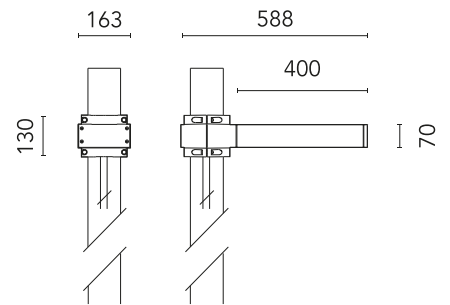

## Dooku 400 Single Top Pole Ø102 mm Street Optic Dimmable 1-10V NEW

Designed by FLOS Outdoor

LED source included. Integrated power supply 220-240V ON/OFF and dimmable 1-10V or DALI. Fixing bracket included. Equipped with a 400mm protruding neoprene cable section and IP68 connectors. Smart-City version available upon request. Single socket for 102mm diameter post. The post must be ordered separately. Smart-City version available upon request.

### Main specifications

EAN	8054793804859
Mounting	Pole Top
Power (W)	67
Source flux (lm)	18252
Lumen Output (lm)	15010

### Physical

Colour	Grey
Orientation	Fixed
Net weight (kg)	13.08
Package height (mm)	605
Package width (mm)	175
Package length (mm)	150
Package volume (m3)	0.02
IP internal	65