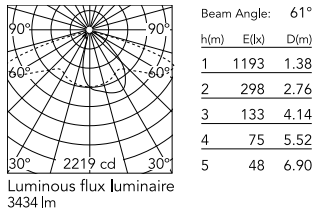

### Physical

Colour	Grey
Orientation	Fixed
Net weight (kg)	13.08
Package height (mm)	605
Package width (mm)	175
Package length (mm)	150
Package volume (m3)	0.02
IP internal	65

### Photometric Files

[LDT / IES](#)  ZIP

### Technical Drawings

[2D](#)  ZIP

[3D](#)  ZIP

## Schematic light drawing