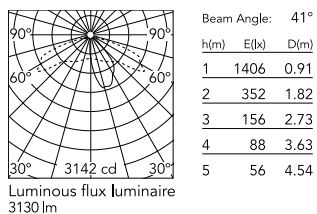

Physical

Colour	Anthracite
Orientation	Fixed
Net weight (kg)	13.09
Package height (mm)	605
Package width (mm)	175
Package length (mm)	150
Package volume (m3)	0.02
IP internal	65

Download

[Mounting instructions](#) ZIP

Photometric Files

[LDT / IES](#) ZIP

Technical Drawings

[2D](#) ZIP

[3D](#) ZIP

Schematic light drawing

Photometric

CCT (K)	2700
Extreme cut off	No