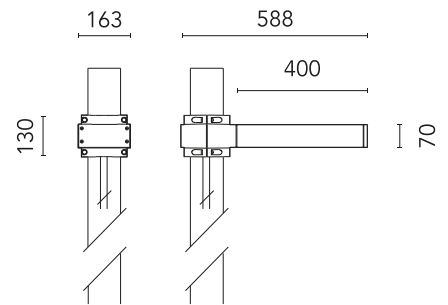

FLOS

FA53909433-300 Anthracite

Dooku 400 Single Top Pole Ø102 mm Foot&Cycle Optic Dimmable Dali NEW

Designed by FLOS Outdoor

LED source included. Integrated power supply 220-240V ON/OFF and dimmable 1-10V or DALI. Fixing bracket included. Equipped with a 400mm protruding neoprene cable section and IP68 connectors. Smart-City version available upon request. Single socket for 102mm diameter post. The post must be ordered separately. Smart-City version available upon request.

Are you a professional and your project needs consulting and support?

[BOOK AN APPOINTMENT](#)

Main specifications

EAN	8054793805177
Mounting	Pole Top
Power (W)	67
Source flux (lm)	18252
Lumen Output (lm)	15010

Physical

Colour	Anthracite
Orientation	Fixed
Net weight (kg)	13.09
Package height (mm)	605
Package width (mm)	175
Package length (mm)	150
Package volume (m3)	0.02
IP internal	65

Download

[Mounting instructions](#) ZIP

Photometric Files

[LDT / IES](#) ZIP

Technical Drawings

[2D](#) ZIP

[3D](#) ZIP

Schematic light drawing

Photometric

CCT (K)	2700
Extreme cut off	No