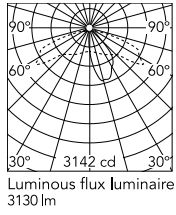

Physical

Colour	Grey
Orientation	Fixed
Net weight (kg)	13.08
Package height (mm)	605
Package width (mm)	175
Package length (mm)	150
Package volume (m3)	0.02
IP internal	65

Download

[Mounting instructions](#) ZIP

Photometric Files

[LDT / IES](#) ZIP

Technical Drawings

[2D](#) ZIP

[3D](#) ZIP

Schematic light drawing

Beam Angle:	41°	
h(m)	E(lx)	D(m)
1	1406	0.91
2	352	1.82
3	156	2.73
4	88	3.63
5	56	4.54

Photometric