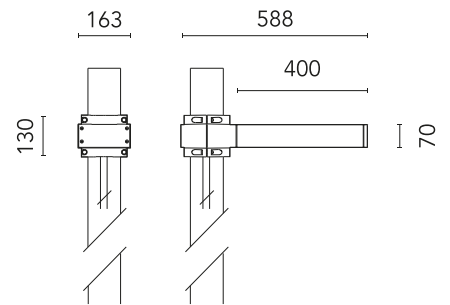

FLOS

FA53909406-300 Grey

Dooku 400 Single Top Pole Ø102 mm Foot&Cycle Optic Dimmable Dali NEW

Designed by FLOS Outdoor

LED source included. Integrated power supply 220-240V ON/OFF and dimmable 1-10V or DALI. Fixing bracket included. Equipped with a 400mm protruding neoprene cable section and IP68 connectors. Smart-City version available upon request. Single socket for 102mm diameter post. The post must be ordered separately. Smart-City version available upon request.

Are you a professional and your project needs consulting and support?

[BOOK AN APPOINTMENT](#)

Main specifications

EAN	8054793805160
Mounting	Pole Top
Power (W)	67
Source flux (lm)	18252
Lumen Output (lm)	15010

Physical

Colour	Grey
Orientation	Fixed
Net weight (kg)	13.08
Package height (mm)	605
Package width (mm)	175
Package length (mm)	150
Package volume (m3)	0.02
IP internal	65

Download

[Mounting instructions](#) ZIP

Photometric Files

[LDT / IES](#) ZIP

Technical Drawings

[2D](#) ZIP

[3D](#) ZIP

Schematic light drawing

Beam Angle:	41°	
h(m)	E(lx)	D(m)
1	1406	0.91
2	352	1.82
3	156	2.73
4	88	3.63
5	56	4.54

Photometric