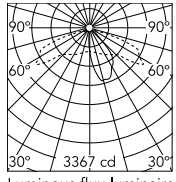

Physical

Colour	Grey
Orientation	Fixed
Net weight (kg)	13.08
Package height (mm)	605
Package width (mm)	175
Package length (mm)	150
Package volume (m3)	0.02
IP internal	65

Download

[Mounting instructions](#) ZIP

Photometric Files

[LDT / IES](#) ZIP

Technical Drawings

[2D](#) ZIP

[3D](#) ZIP

Schematic light drawing

Photometric

CCT (K)	3000
Extreme cut off	No