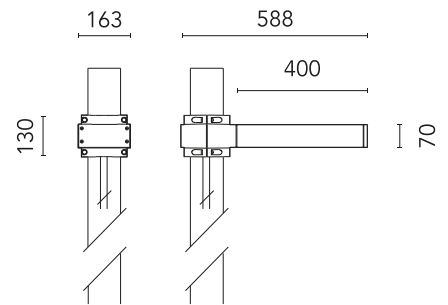

FLOS

FA53906306-310 Grey

Dooku 400 Single Top Pole Ø102 mm Foot&Cycle Optic Dimmable 1-10V NEW

Designed by FLOS Outdoor

LED source included. Integrated power supply 220-240V ON/OFF and dimmable 1-10V or DALI. Fixing bracket included. Equipped with a 400mm protruding neoprene cable section and IP68 connectors. Smart-City version available upon request. Single socket for 102mm diameter post. The post must be ordered separately. Smart-City version available upon request.

Are you a professional and your project needs consulting and support?

[BOOK AN APPOINTMENT](#)

Main specifications

EAN	8054793805146
Mounting	Pole Top
Power (W)	67
Source flux (lm)	18252
Lumen Output (lm)	15010

Physical

Colour	Grey
Orientation	Fixed
Net weight (kg)	13.08
Package height (mm)	605
Package width (mm)	175
Package length (mm)	150
Package volume (m3)	0.02
IP internal	65

Download

[Mounting instructions](#) ZIP

Photometric Files

[LDT / IES](#) ZIP

Technical Drawings

[2D](#) ZIP

[3D](#) ZIP

Schematic light drawing

Photometric

CCT (K)	3000
Extreme cut off	No