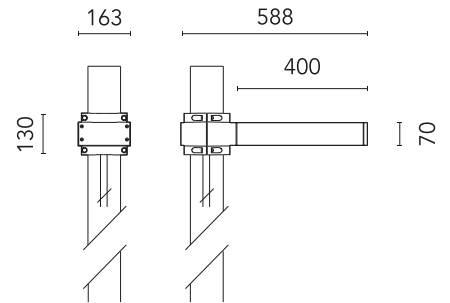

FLOS

FA53906233-310 Anthracite

Dooku 400 Single Top Pole Ø102 mm Foot&Cycle Optic Dimmable 1-10V NEW

Designed by FLOS Outdoor

LED source included. Integrated power supply 220-240V ON/OFF and dimmable 1-10V or DALI. Fixing bracket included. Equipped with a 400mm protruding neoprene cable section and IP68 connectors. Smart-City version available upon request. Single socket for 102mm diameter post. The post must be ordered separately. Smart-City version available upon request.

Are you a professional and your project needs consulting and support?

[BOOK AN APPOINTMENT](#)

Main specifications

EAN	8054793805139
Mounting	Pole Top
Power (W)	67
Source flux (lm)	18252
Lumen Output (lm)	15010

Physical

Colour	Anthracite
Orientation	Fixed
Net weight (kg)	13.08
Package height (mm)	605
Package width (mm)	175
Package length (mm)	150
Package volume (m3)	0.02
IP internal	65

Download

[Mounting instructions](#)  ZIP

Photometric Files

[LDT / IES](#)  ZIP

Technical Drawings

[2D](#)  ZIP

[3D](#)  ZIP

Schematic light drawing

Photometric

CCT (K)	4000
Extreme cut off	No