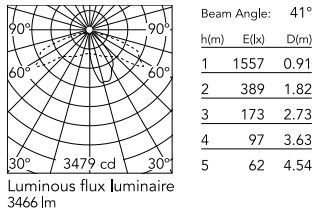

Physical

Colour	Anthracite
Orientation	Fixed
Net weight (kg)	13.08
Package height (mm)	605
Package width (mm)	175
Package length (mm)	150
Package volume (m3)	0.02
IP internal	65

Download

[Mounting instructions](#)  ZIP

Photometric Files

[LDT / IES](#)  ZIP

Technical Drawings

[2D](#)  ZIP

[3D](#)  ZIP

Schematic light drawing

Photometric

CCT (K)	4000
Extreme cut off	No