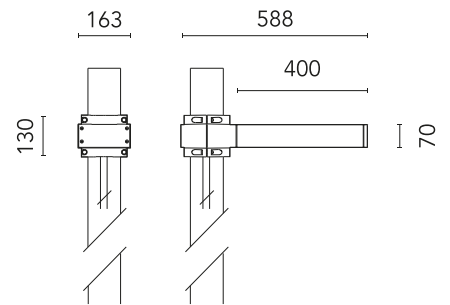

## Dooku 400 Single Top Pole Ø102 mm Foot&Cycle Optic Dimmable 1-10V NEW

Designed by FLOS Outdoor

LED source included. Integrated power supply 220-240V ON/OFF and dimmable 1-10V or DALI. Fixing bracket included. Equipped with a 400mm protruding neoprene cable section and IP68 connectors. Smart-City version available upon request. Single socket for 102mm diameter post. The post must be ordered separately. Smart-City version available upon request.

### Main specifications

EAN	8054793805122
Mounting	Pole Top
Power (W)	67
Source flux (lm)	18252
Lumen Output (lm)	15010

### Physical

Colour	Grey
Orientation	Fixed
Net weight (kg)	13.08
Package height (mm)	605
Package width (mm)	175
Package length (mm)	150
Package volume (m3)	0.02
IP internal	65